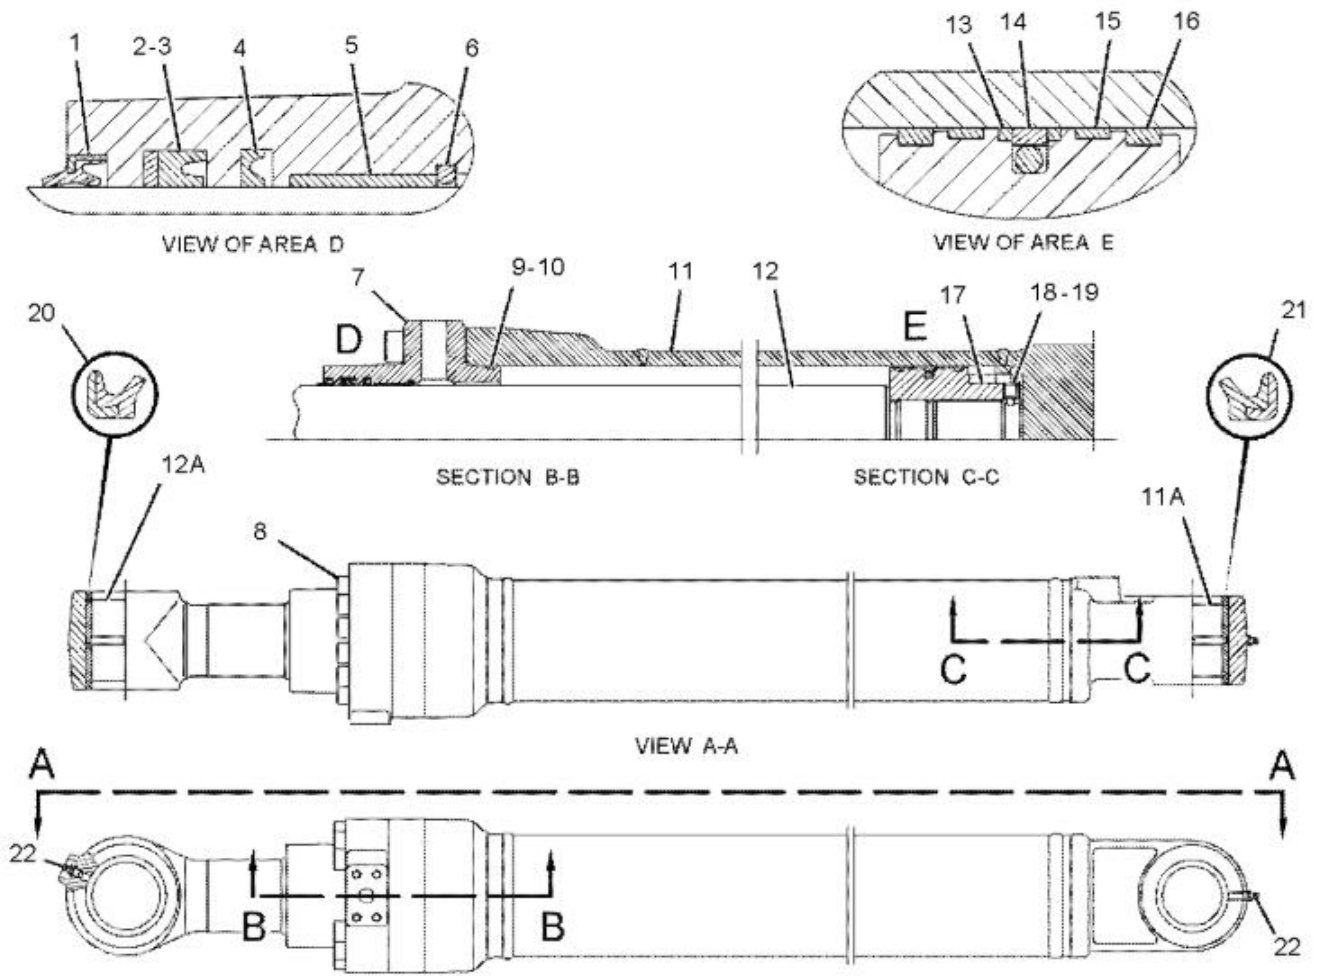

Our Services

Chat on line

Whatsapp/Wechat/Skype

OEM part number

We can help you find OEM part number

Shipment

Express/Air/Sea

[Not quite sure yet?](#)