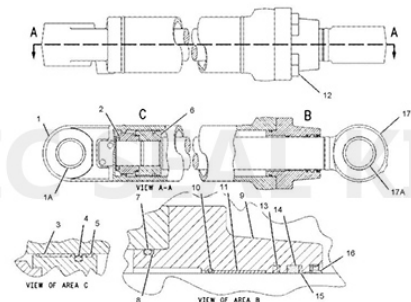

CT-2590648 SEAL KIT 100x140 mm

Part Number: CT-2590648 SEAL KIT

OEM Reference Number: 2590648

ROD: 100 mm, BORE: 140 mm

Hydraulic Cylinder Seal Kit Components			
Items	Brand	Material	Color
Rod Seals	NOK/SKF/H605/SPRS	Urethane (TPU)	Ivory/Blue/Gray
Buffer Seals	JSPSEAL/SPRS	Urethane+PA or PTFE Bronze+NBR	Ivory/Purple
Wipers	JSPSEAL/SPRS	Urethane+Metal or NBR+Metal	Invory/Black
Piston Seals	JSPSEAL	PTFE Bronze+NBR+PA OR Nylon+NBR	Brown/Green/Gold
Wear Rings	JSPSEAL	Phenolic Resion Cotton Fabric or PTFE Bronze	Brown/Blue/Yellow
Backup Rings	JSPSEAL	PA or PTFE or PTFE Bronze	Black/White/Brown
O-Rings	JSPSEAL	NBR (Hardness 90 Shore A)	Black

Catalogues:

EXCAVATORS, 325D, BOOM, CYL #: 2254595, SERIAL #: KDG1-UP; SCR1-UP

EXCAVATORS, 325D L, BOOM, CYL #: 2254595, SERIAL #: KDG1-UP; SCR1-UP

Product link : <https://www.jspseal.com/ct-2590648-seal-kit-100x140-mm.html>