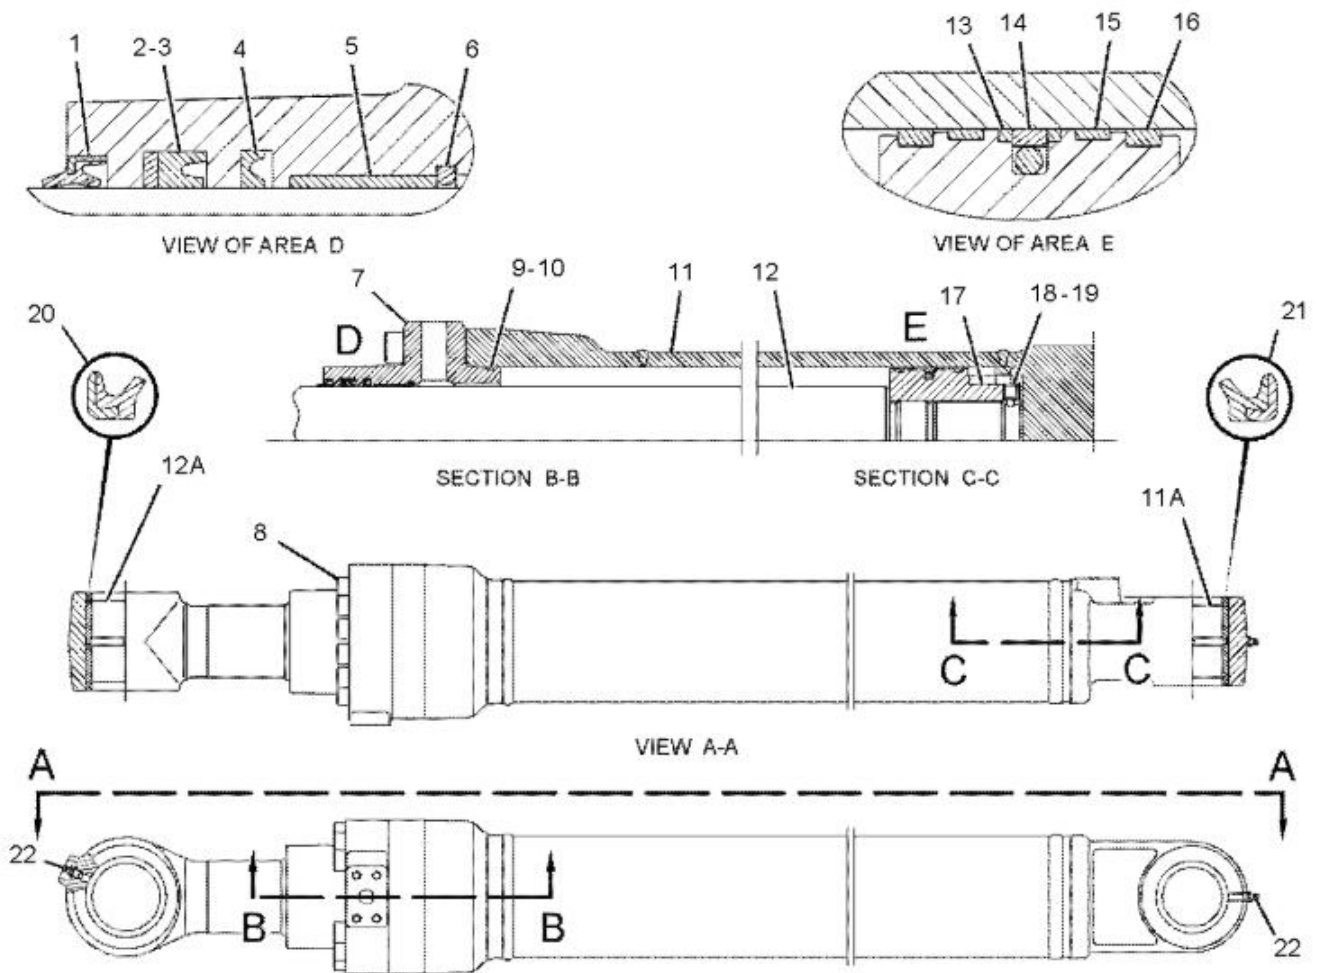

and then search it in our search bar on our homepage, www.jspseal.com. This will show you the right part for what you need, and you can order quickly without fuss.

However, if you can't find the part you need please [contact us](#) and we will source it for you.

[Seal Kits Catalog](#)

Our Services

Chat on line

Whatsapp/Wechat/Skype

OEM part number

We can help you find OEM part number

Shipment