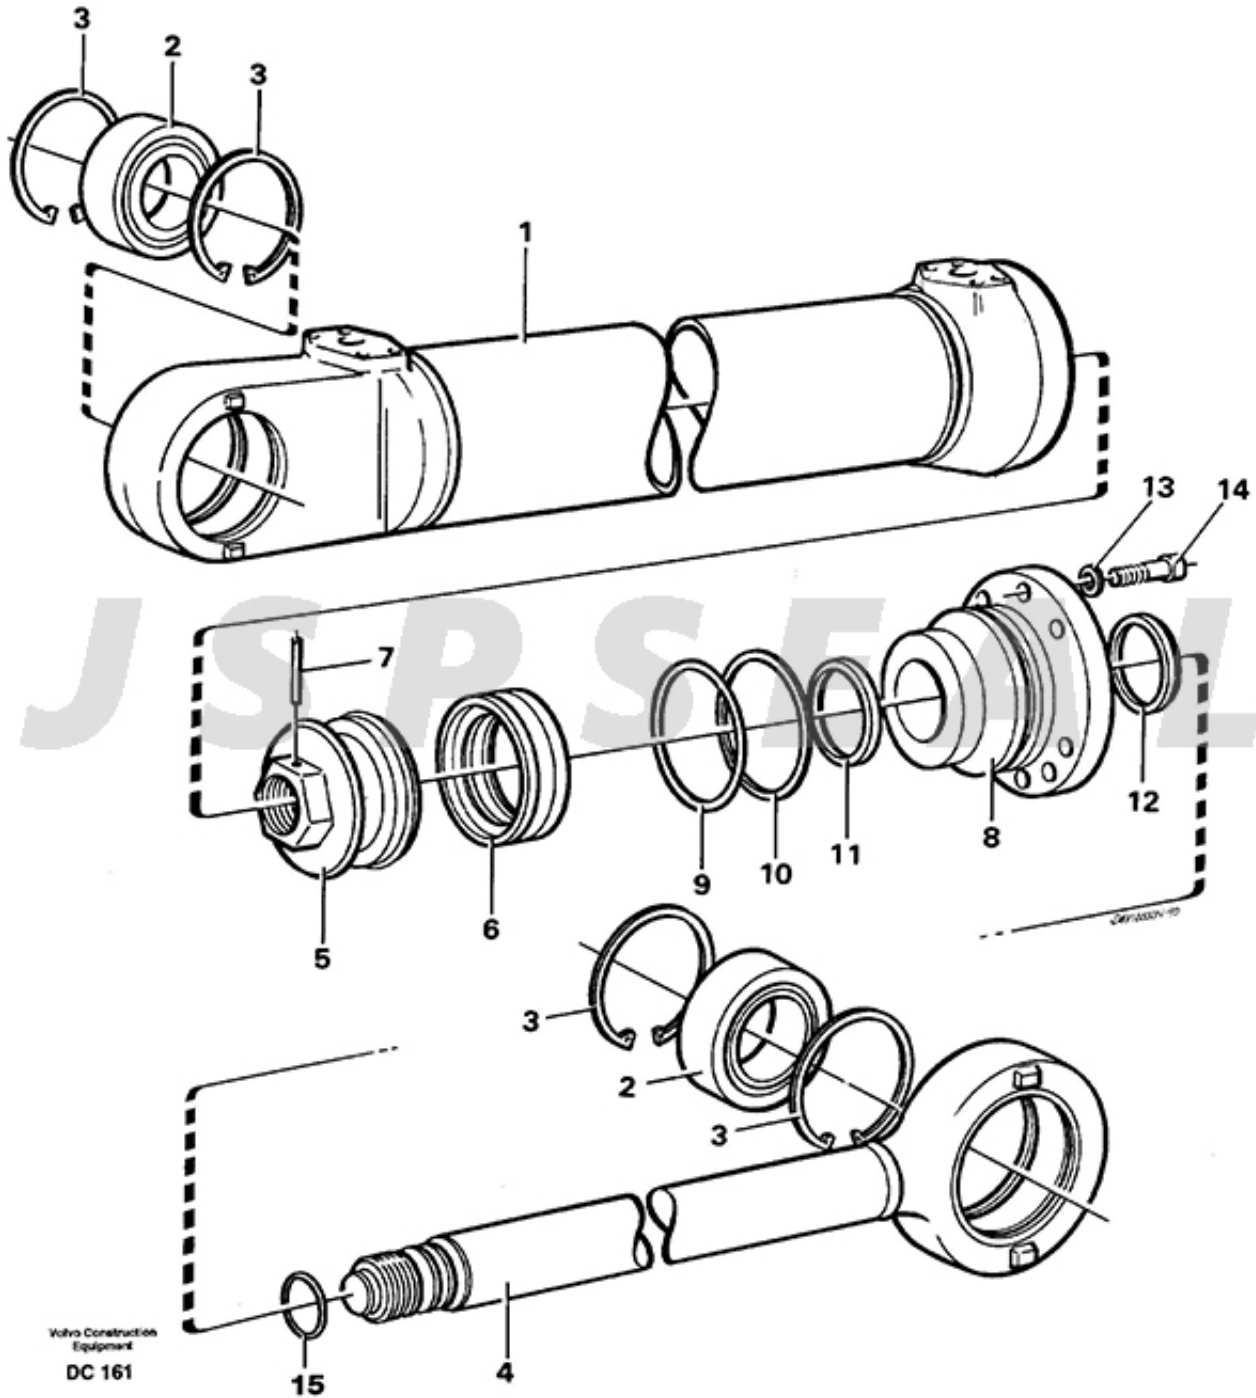


11990027 VOLVO L120 LOADERS TILT Seal Kit 70x125 mm

Seal Kit equivalent to VOLVO ® L120 LOADERS Part Number 11990027

New OEM Aftermarket Seal Kit (Not branded VOLVO ®, direct replacement). This seal kit is a high-quality, direct replacement to original parts, at a fraction of the cost.

Description of VOLVO® replacement Seal 11990027

Used in the following applications:

LOADERS - WHEEL, L120, TILT, CYL #: 4833231, SERIAL #: ALL

*All manufacturer's names, part numbers, and descriptions are used for reference purposes only. We do not imply that any part shown is the product of these manufacturers. We also do not imply that the list price shown is exactly that of the manufacturer.

VOLVO LOADER SEAL KIT 11990027

Pos.	Part No	Qty	Parts name	Comments
	VOE11088083	1	Hydraulic cylinder	
1.	VOE4833232	1	Cylinder tube	
2.	VOE4833234	1	Piston rod	
3.	VOE356313	2	Link bearing	
4.	VOE914544	4	Saftey ring more	
5.	VOE4782720	1	PIN	
6.	VOE4833375	1	Piston	
7.	VOE4833027	1	Seal	In stock
8.	VOE13960178	1	O-ring	In stock
9.	VOE48833027	1	Back-up ring	In stock

JSP-VOE-11990437	70 X 125		JSP-VOE-17265044	12
JSP-VOE-11990438	60 X 90		JSP-VOE-17409412	80
JSP-VOE-11990439	40 X 63			
JSP-VOE-11997225	80 X 125			

Products Show

Hight Quality Seals

Replacement OEM Seals