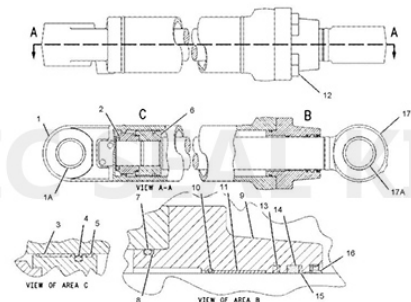

CT-2144502 SEAL KIT 100x140 mm

Part Number: CT-2144502 SEAL KIT

OEM Reference Number: 2144502

ROD: 100 mm, BORE: 140 mm

Hydraulic Cylinder Seal Kit Components

Items	Brand	Material	Color
Rod Seals	NOK/SKF/H605/SPRS	Urethane (TPU)	Ivory/Blue/Gray
Buffer Seals	JSPSEAL/SPRS	Urethane+PA or PTFE Bronze+NBR	Ivory/Purple
Wipers	JSPSEAL/SPRS	Urethane+Metal or NBR+Metal	Ivory/Black
Piston Seals	JSPSEAL	PTFE Bronze+NBR+PA OR Nylon+NBR	Brown/Green/Gold
Wear Rings	JSPSEAL	Phenolic Resion Cotton Fabric or PTFE Bronze	Brown/Blue/Yellow
Backup Rings	JSPSEAL	PA or PTFE or PTFE Bronze	Black/White/Brown
O-Rings	JSPSEAL	NBR (Hardness 90 Shore A)	Black

Applications:

320C & 320C L Excavators RAW00001-UP (MACHINE) POWERED BY 3066 Engine

? 214-4500: CYLINDER & SEAL GP-STICK » (STICK CYLINDER) SEBP38840312

Product link : <https://www.jspseal.com/ct-2144502-seal-kit-100x140-mm.html>