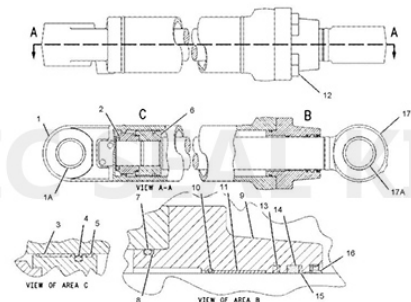

CT-2159985 SEAL KIT 100x140 mm

Part Number: CT-2159985 SEAL KIT

OEM Reference Number: 2159985

ROD: 100 mm, BORE: 140 mm

| Hydraulic Cylinder Seal Kit Components | | | |
|--|-------------------|---|-------------------|
| Items | Brand | Material | Color |
| Rod Seals | NOK/SKF/H605/SPRS | Urethane (TPU) | Ivory/Blue/Gray |
| Buffer Seals | JSPSEAL/SPRS | Urethane+PA or PTFE Bronze+NBR | Ivory/Purple |
| Wipers | JSPSEAL/SPRS | Urethane+Metal or NBR+Metal | Ivory/Black |
| Piston Seals | JSPSEAL | PTFE Bronze+NBR+PA OR Nylon+NBR | Brown/Green/Gold |
| Wear Rings | JSPSEAL | Phenolic Resion Cotton Fabric or PTFE Bronze | Brown/Blue/Yellow |
| Backup Rings | JSPSEAL | PA or PTFE or PTFE Bronze | Black/White/Brown |
| O-Rings | JSPSEAL | NBR (Hardness 90 Shore A) | Black |

Applications:

EXCAVATORS, 320C, STICK, CYL #: 1589059
EXCAVATORS, 320C, STICK, CYL #: 1589060

EXCAVATORS, 320C L, STICK, CYL #: 1589059
EXCAVATORS, 320C L, STICK, CYL #: 1589060
EXCAVATORS, 320C LN, STICK, CYL #: 1589060
EXCAVATORS, 320C LRR, STICK, CYL #: 1589059
EXCAVATORS, 320C S, STICK, CYL #: 1589059
EXCAVATORS, 320C S, STICK, CYL #: 1589060
EXCAVATORS, 322C, STICK, CYL #: 1772443
EXCAVATORS, 322C L, STICK, CYL #: 1772443
EXCAVATORS, 322C LN, STICK, CYL #: 1772443
EXCAVATORS, 325C, BOOM, CYL #: 1799782
EXCAVATORS, 325C, BUCKET, CYL #: 2201532
EXCAVATORS, 325C L, BOOM, CYL #: 1799782
EXCAVATORS, 325C L, BUCKET, CYL #: 2201532
EXCAVATORS, 325C LN, BOOM, CYL #: 1799782
EXCAVATORS, 325D L, BOOM, CYL #: 2254572
EXCAVATORS, 325D L, BUCKET, CYL #: 2201532
EXCAVATORS, 325D LN, BOOM, CYL #: 2254572
EXCAVATORS, 330C L, STICK, CYL #: 2228776