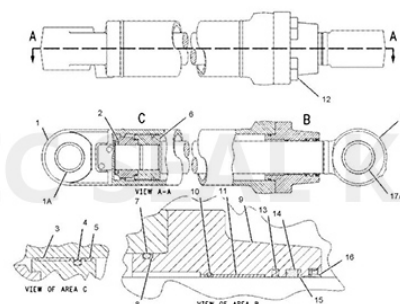

CT-1799625 SEAL KIT 80x110 mm

Part Number: CT-1799625 SEAL KIT

OEM Reference Number: 1799625

ROD: 80 mm, BORE: 110 mm

Hydraulic Cylinder Seal Kit Components			
Items	Brand	Material	Color
Rod Seals	NOK/SKF/H605/SPRS	Urethane (TPU)	Ivory/Blue/Gray
Buffer Seals	JSPSEAL/SPRS	Urethane+PA or PTFE Bronze+NBR	Ivory/Purple
Wipers	JSPSEAL/SPRS	Urethane+Metal or NBR+Metal	Ivory/Black
Piston Seals	JSPSEAL	PTFE Bronze+NBR+PA OR Nylon+NBR	Brown/Green/Gold
Wear Rings	JSPSEAL	Phenolic Resion Cotton Fabric or PTFE Bronze	Brown/Blue/Yellow
Backup Rings	JSPSEAL	PA or PTFE or PTFE Bronze	Black/White/Brown
O-Rings	JSPSEAL	NBR (Hardness 90 Shore A)	Black

Catalogues:

EXCAVATORS, 315C, BOOM, CYL #: 1733482, SERIAL #: AKE1-UP; CFB1-UP; CFT1-UP; CJC1-UP

EXCAVATORS, 315C, BUCKET, CYL #: 1733493, SERIAL #: AKE1-UP; CFB1-UP; CFT1-UP;
CJC1-UP
EXCAVATORS, 315C, BUCKET, CYL #: 2836128, SERIAL #: AKE1-UP; CFB1-UP; CFT1-UP;
CJC1-UP
EXCAVATORS, 315C L, BOOM, CYL #: 1733482, SERIAL #: AKE1-UP; ANF1-UP; CFB1-UP;
CFT1-UP; CJC1-UP
EXCAVATORS, 315C L, BUCKET, CYL #: 1733493, SERIAL #: AKE1-UP; ANF1-UP; CFB1-UP;
CFT1-UP; CJC1-UP
EXCAVATORS, 315C L, BUCKET, CYL #: 2836128, SERIAL #: AKE1-UP; CFB1-UP; CFT1-UP;
CJC1-UP
EXCAVATORS, 315C L, BUCKET, CYL #: 2836128, SERIAL #: ANF1-UP
EXCAVATORS, 315D L, BUCKET, CYL #: 2590916, SERIAL #: CJN1-UP
EXCAVATORS, 315D L, BUCKET, CYL #: 2898121, SERIAL #: CJN1-UP; NCM1-UP
EXCAVATORS, 315D L, BUCKET, CYL #: 3021734, SERIAL #: BZN1-UP; CJN1-UP; JGS1-UP
EXCAVATORS, 315D L, BUCKET, CYL #: 3228747, SERIAL #: BZN1-UP; CJN1-UP; JGS1-UP;
JHA1-UP; KBD1-UP
EXCAVATORS, 315D L, BUCKET, CYL #: 3349944, SERIAL #: CJN1-UP; JGS1-UP; NCM1-UP;
TLE1-UP
EXCAVATORS, 315D L, BUCKET, CYL #: 3421892, SERIAL #: BZN1-UP; JGS1-UP; KBD1-UP
EXCAVATORS, 318C, BUCKET, CYL #: 1948413, SERIAL #: FAA1-1135; BTG1-474; DAH1-UP
EXCAVATORS, 318C, BUCKET, CYL #: 2836130, SERIAL #: BTG475-UP; DAH1136-UP

Product link : <https://www.jspseal.com/ct-1799625-seal-kit-80x110-mm-2.html>