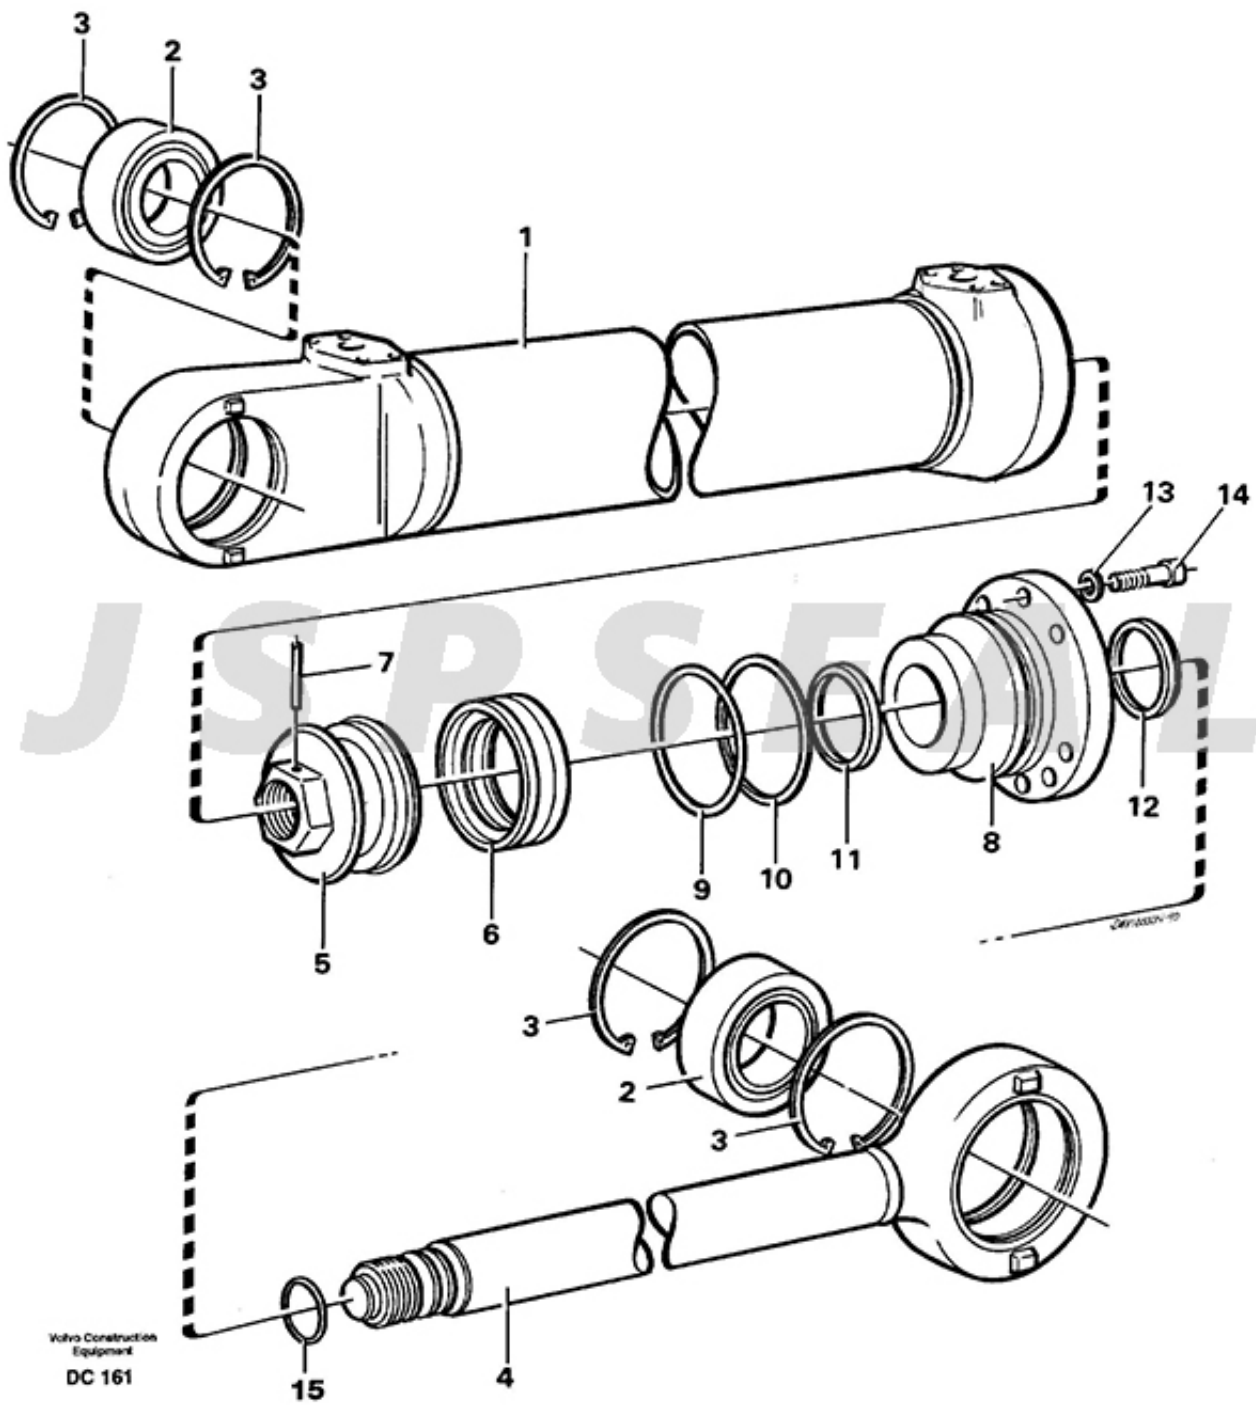


11000107 VOLVO L60E/L110E/L160/160E LOADERS Seal Kit 60x125 mm

Seal Kit equivalent to VOLVO ® L60E/L110E/L160/160E LOADERS Part Number 11000107

New OEM Aftermarket Seal Kit (Not branded VOLVO ®, direct replacement). This seal kit is a high quality, direct replacement to original parts, at a fraction of the cost.

Description of VOLVO® replacement Seal 11000107

Used in the following applications:

LOADERS - WHEEL, L110E, HYDRAULIC, CYL #: 11005402, SERIAL #: 2002-61000, 61001-70400, 70401-99999

LOADERS - WHEEL, L160, ATTACHMENT, CYL #: 4782979, SERIAL #: ALL

LOADERS - WHEEL, L160, ATTACHMENT, CYL #: 4784151, SERIAL #: ALL

LOADERS - WHEEL, L60E, HYDRAULIC, CYL #: 11005402, SERIAL #: 1004-99999

*All manufacturer's names, part numbers, and descriptions are used for reference purposes only. We do not imply that any part shown is the product of these manufacturers. We also do not imply that the list price shown is exactly that of the manufacturer.

VOLVO LOADER SEAL KIT 11000107

Pos.	Part No	Qty	Parts name	Comments
	VOE4784814	[1]	Hydraulic cylinder	
	VOE4784759		Hydraulic cylinder	
	VOE4784764		Hydraulic cylinder	
	VOE4784790		Hydraulic cylinder	
1.	VOE4784815	[1]	Cylinder tube	
	VOE4784760		Cylinder tube	
	VOE4784765		Cylinder Tube	
	VOE4784791		Cylinder tube	
2.	VOE183787	[2]	Spherical plain bearing	